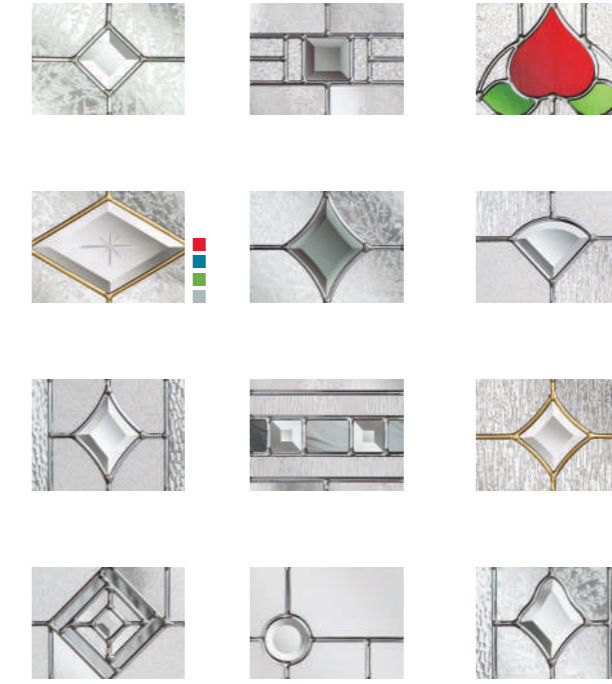

Monza Glass

Door Colour: Blue

Sierra Glass

Door Colour: Mouse Grey

More glass designs available on pages 10 - 11!

Infinity 1H
Door Colour: Anthracite Grey

Infinity 1CR
Door Colour: Chartwell

Infinity 1CC
Door Colour: Sable

Infinity 1D
Door Colour: Distant Blue

Infinity 1Z
Door Colour: Red

Infinity 1Z3
Door Colour: Leaf Green

Alternate glass design

Alternate glass design

*Various designs available see ↗
pages 14 - 15!*

French Doors