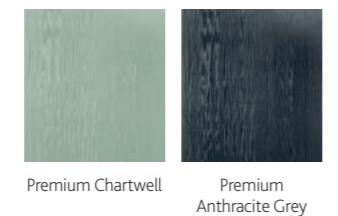

Hopton

Page 16 for glass options

SIDELIGHTS

Adding sidelights to your door gives a stylish extra dimension to truly make a statement.

Make a statement, not just a door!

* Not available in nxt-gen

Our stunning range of **Bespoke and Standard** colours

Choose the perfect colour for the exterior of your home and match with the interior for a seamless look and feel.

Standard colours

Premium colours (Additional Charges Apply)

Portland 1,2 and 3 Rustic collection standard colours