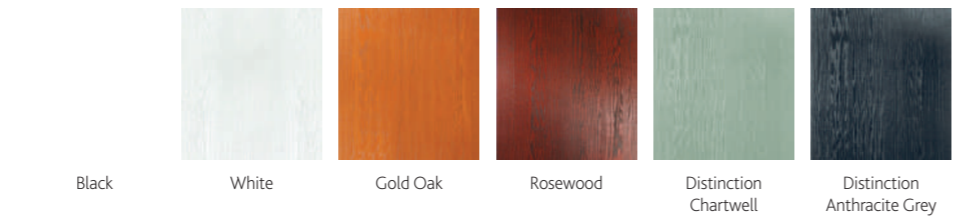

Choose the perfect colour for the exterior of your home and match with the interior for a seamless look and feel.

Standard colours

Premium colours (Additional Charges Apply)

Portland 1,2 and 3 Rustic collection standard colours