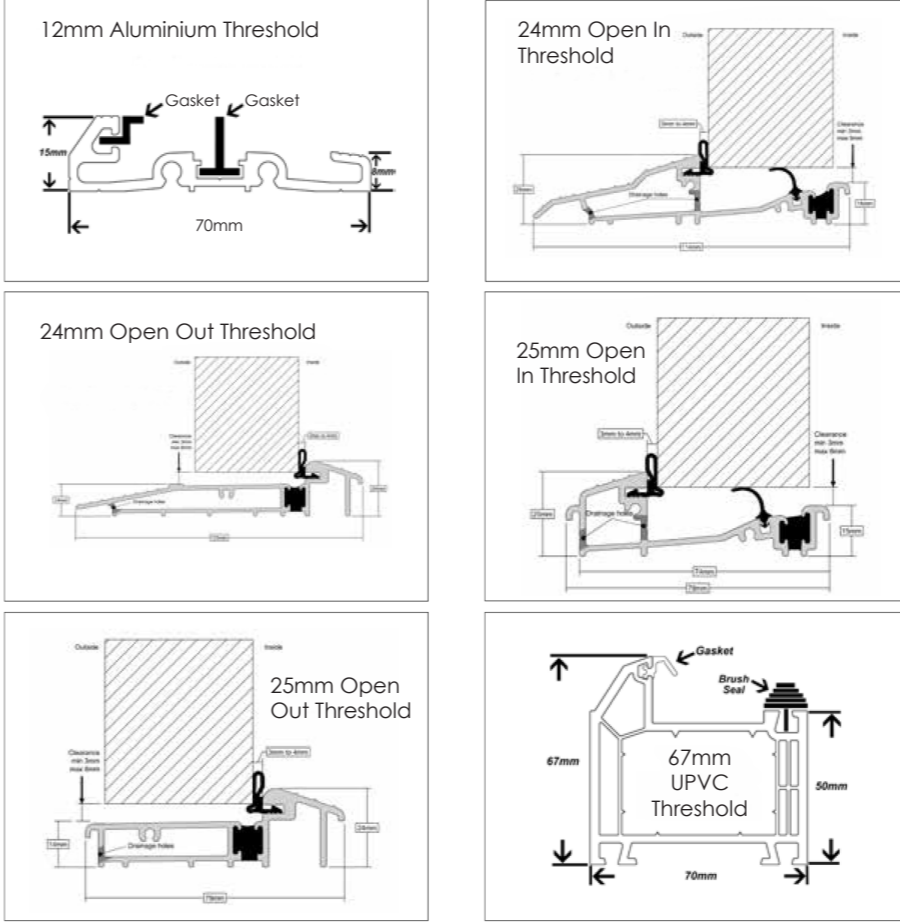

Cills

85mm, 155mm, 180mm Available in all colours