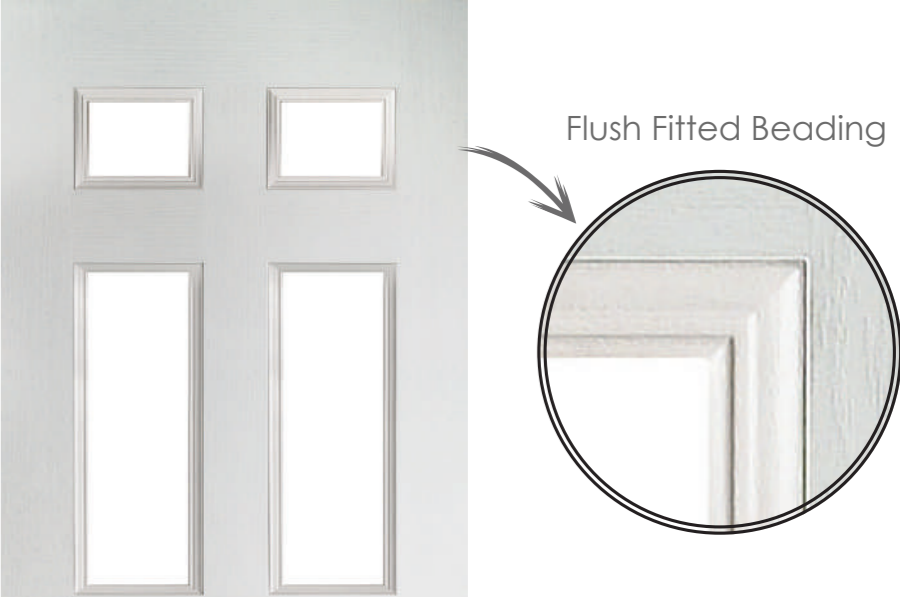

What makes our door so special?

- Unparalleled security features
- Exceptional durability
- Low maintenance
- Excellent weatherproofing
- Superb sound insulation
- Stunning aesthetics

Flush Fitted Beading