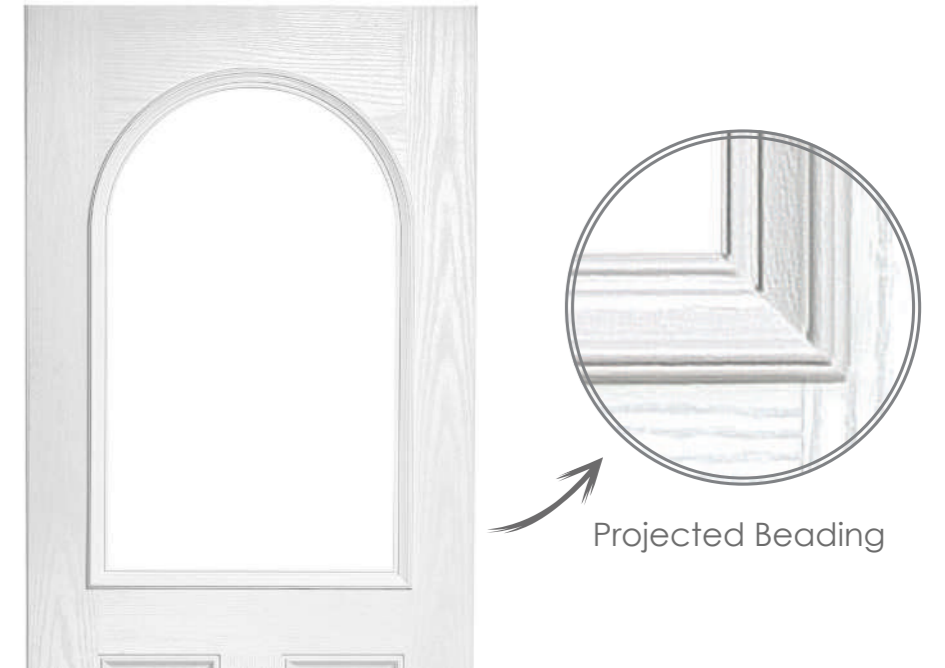

What makes our door so special?

- Unparalleled security features
- Exceptional durability
- Low maintenance
- Excellent weatherproofing
- Superb sound insulation
- Stunning aesthetics