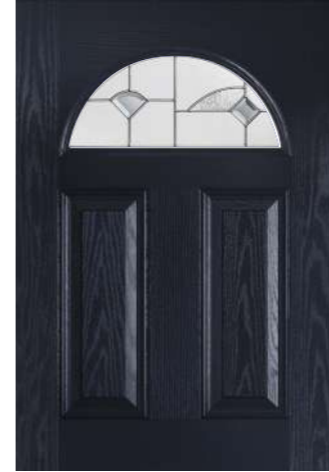

Monza Glass
Door Colour: Blue