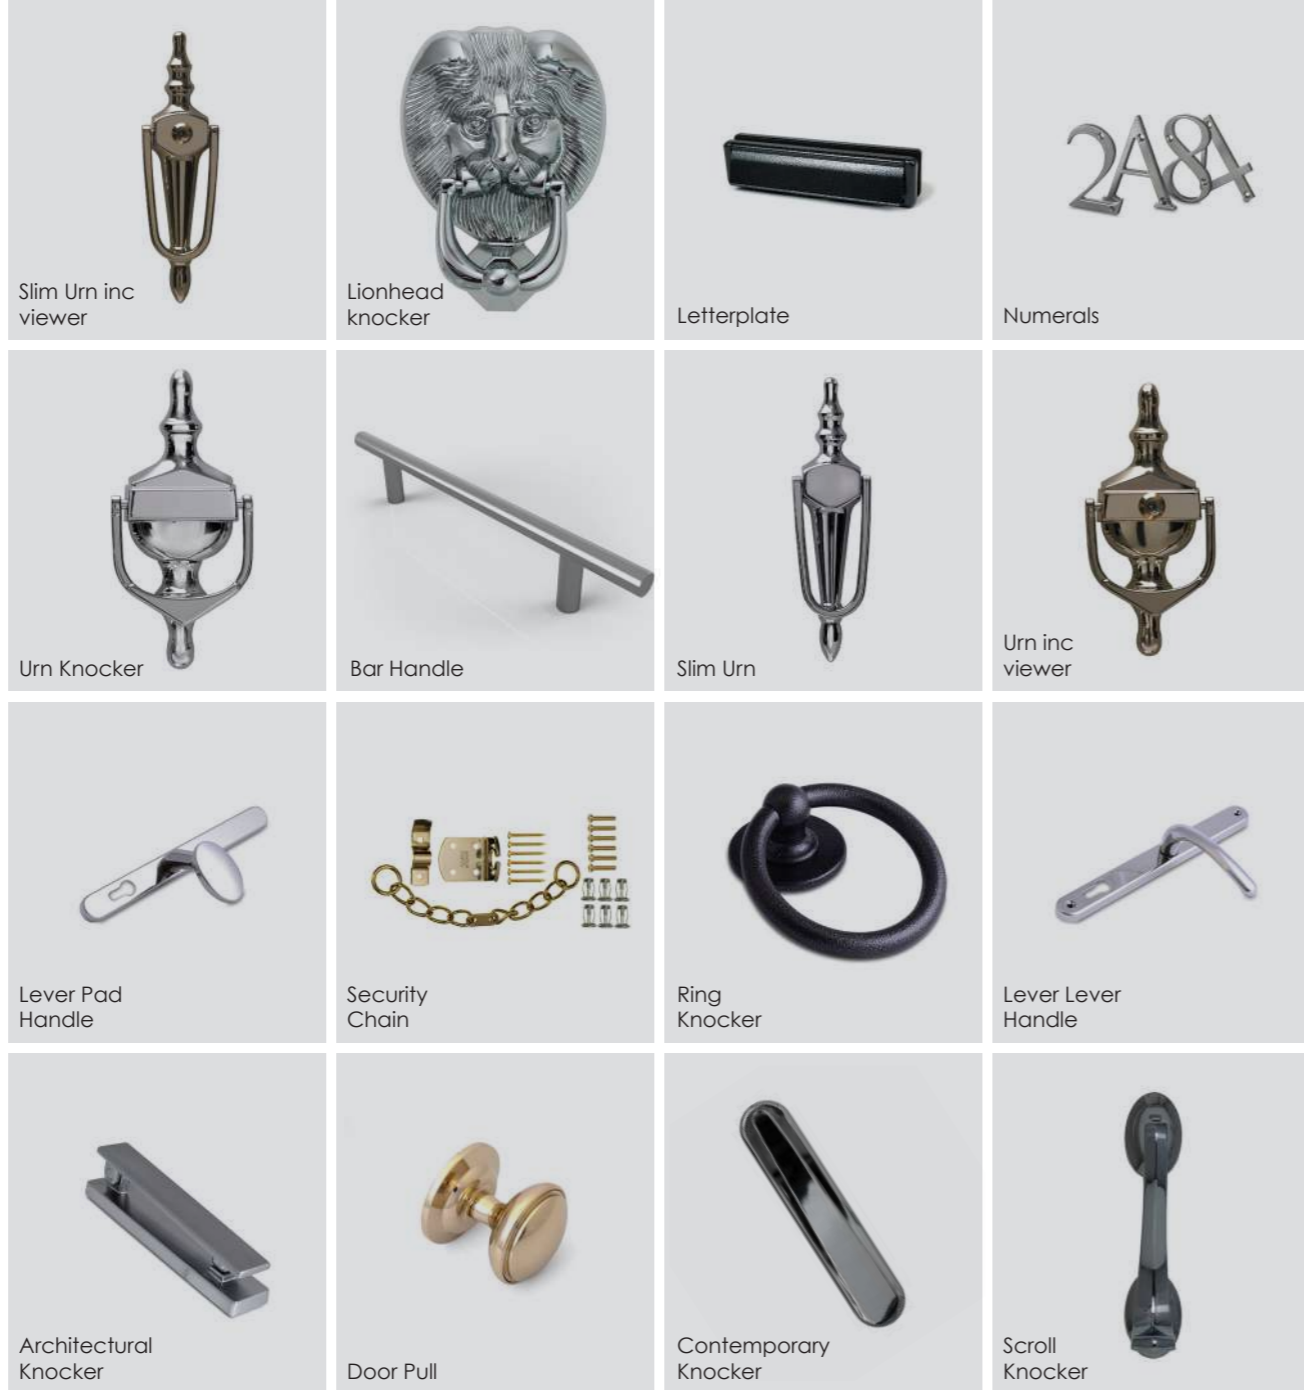

Door Furniture

Whether you choose a knocker, spy hole, letterplate or numerals we can manufacture your very own unique entrance.

Letterplates

- Substantial solid die cast letterplates with elegant styling.
- Fully spring loaded for easy use.
- Fully weather sealed to provide a draft free environment.
- Available in gold, chrome, satin, bright bronze, antique black, graphite grey, black or white.
- Frame and flap are colour matched.

Knockers

- Our standard and slim line knockers are available with spyholes to meet safety & security needs.
- All urn knockers are available in gold, chrome, satin, bright bronze, antique black, graphite grey, black or white.
- Suited Lionhead & Scroll Knockers available.
- Bespoke Knockers & Door Pulls on request.
- Doorsmart offers a comprehensive choice of door furniture to add the perfect finishing touch.

Handles

- Lever / lever.
- Lever pad.
- Available in gold, chrome, satin, bright bronze, antique black, graphite grey, black or white.
- Beautiful solid die cast handles with elegant looks.
- All handles are spring assisted for smooth, trouble free action.
- Latch retention snib facility also available.
- Stainless Steel Handle Bars available in lengths - 400mm -1800mm
- Suited Door Knobs available.

Additions

Security chains are available in chrome and gold. Numerals and Letters are available in all 7 colours. Door Guards.