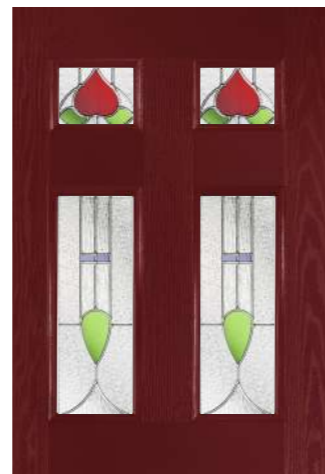

Edwardian Glass

Door Colour: Red