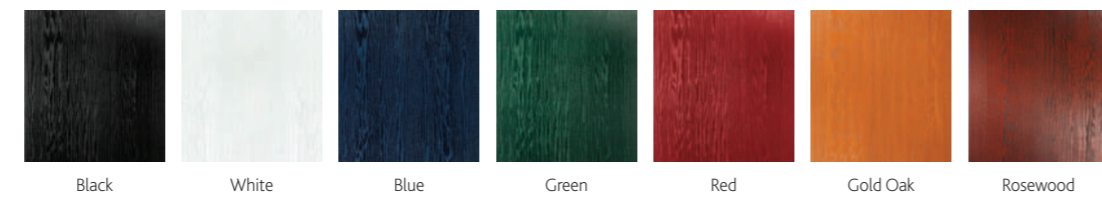

Hopton

Page 16 for glass options

SIDELIGHTS

Adding sidelights to your door gives a stylish extra dimension to truly make a statement.

Make a statement, not just a door!

* Not available in nxt-gen

Our stunning range of **Bespoke and Standard** colours

Choose the perfect colour for the exterior of your home and match with the interior for a seamless look and feel.

Standard colours

Premium colours (Additional Charges Apply)

Portland 1,2 and 3 Rustic collection standard colours