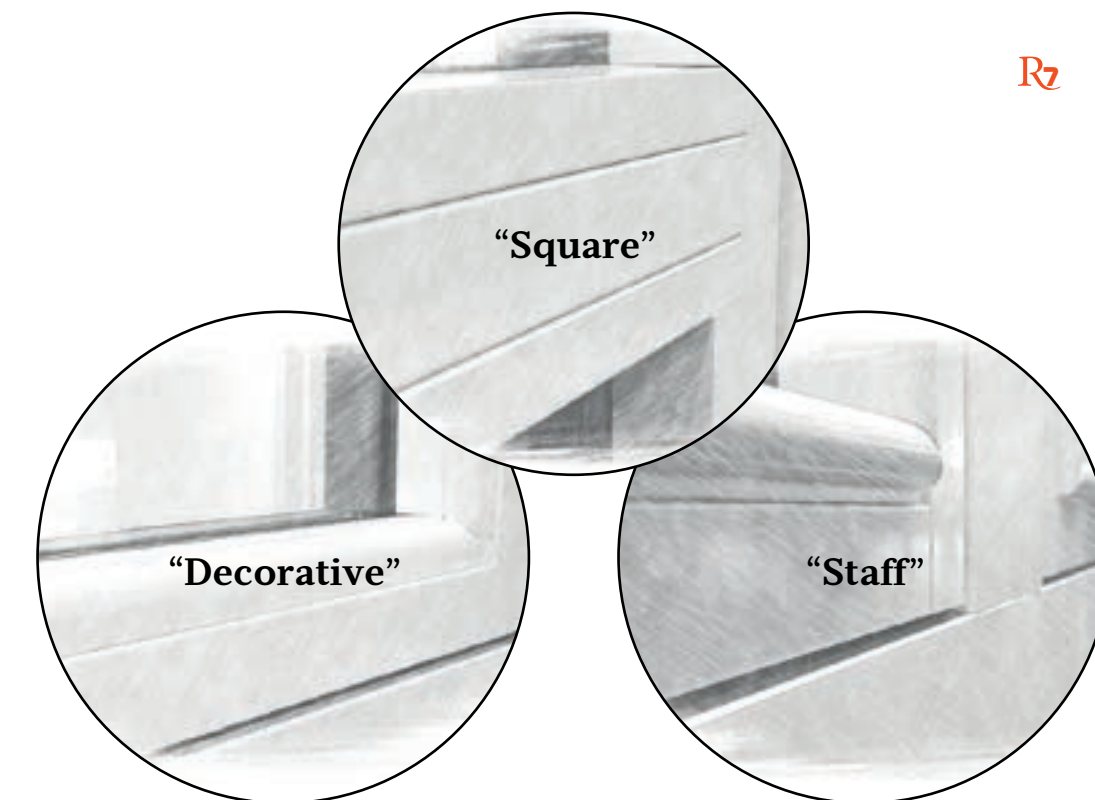

The Sharpes

Flush Sash Inside & Out

Elegantly flush sash exterior and interior gives the R7 its chic modern appearance and versatility to be used for both contemporary new builds and traditional British homes alike. All glass sight-lines are perfectly equal providing symmetry for a timeless kerbside appeal. Choose from one of our five glazing beads to fully personalise your choice, continue the flush contemporary appearance with the Square or soften the look with the Decorative.

Manufacturing Techniques

Residence 7 has been designed to embrace two types of modern manufacturing techniques. A modern welding technique fuses the joints together diagonally with a visible seam for a contemporary appearance. A mechanical joint fabrication has a more traditional look. Both offer the same quality features and benefits, just a difference in appearance.

WINDOWS & DOORS
THE WAY THEY'RE
MEANT TO BE™

After - Painswick
External R7

Before

After - Chalk White
Internal R7

Chalk White (unfoiled) finish with a Decorative Glazing Bead

Personalised Internal Style

A glazing bead is the part that secures your glass and by choosing one of our five glazing bead options to suit your individual style, you can personalise the internal aesthetic of your windows. With a choice of both 28mm double glazing and 44mm triple glazing, performance comes as standard.

There are five options to choose from; 28mm Decorative, 28mm Staff, 28mm Square, 44mm Decorative & 44mm Square.

Handles & Stays

Personalise your windows with our Romatopola Hardware. It is Latin for hardware!