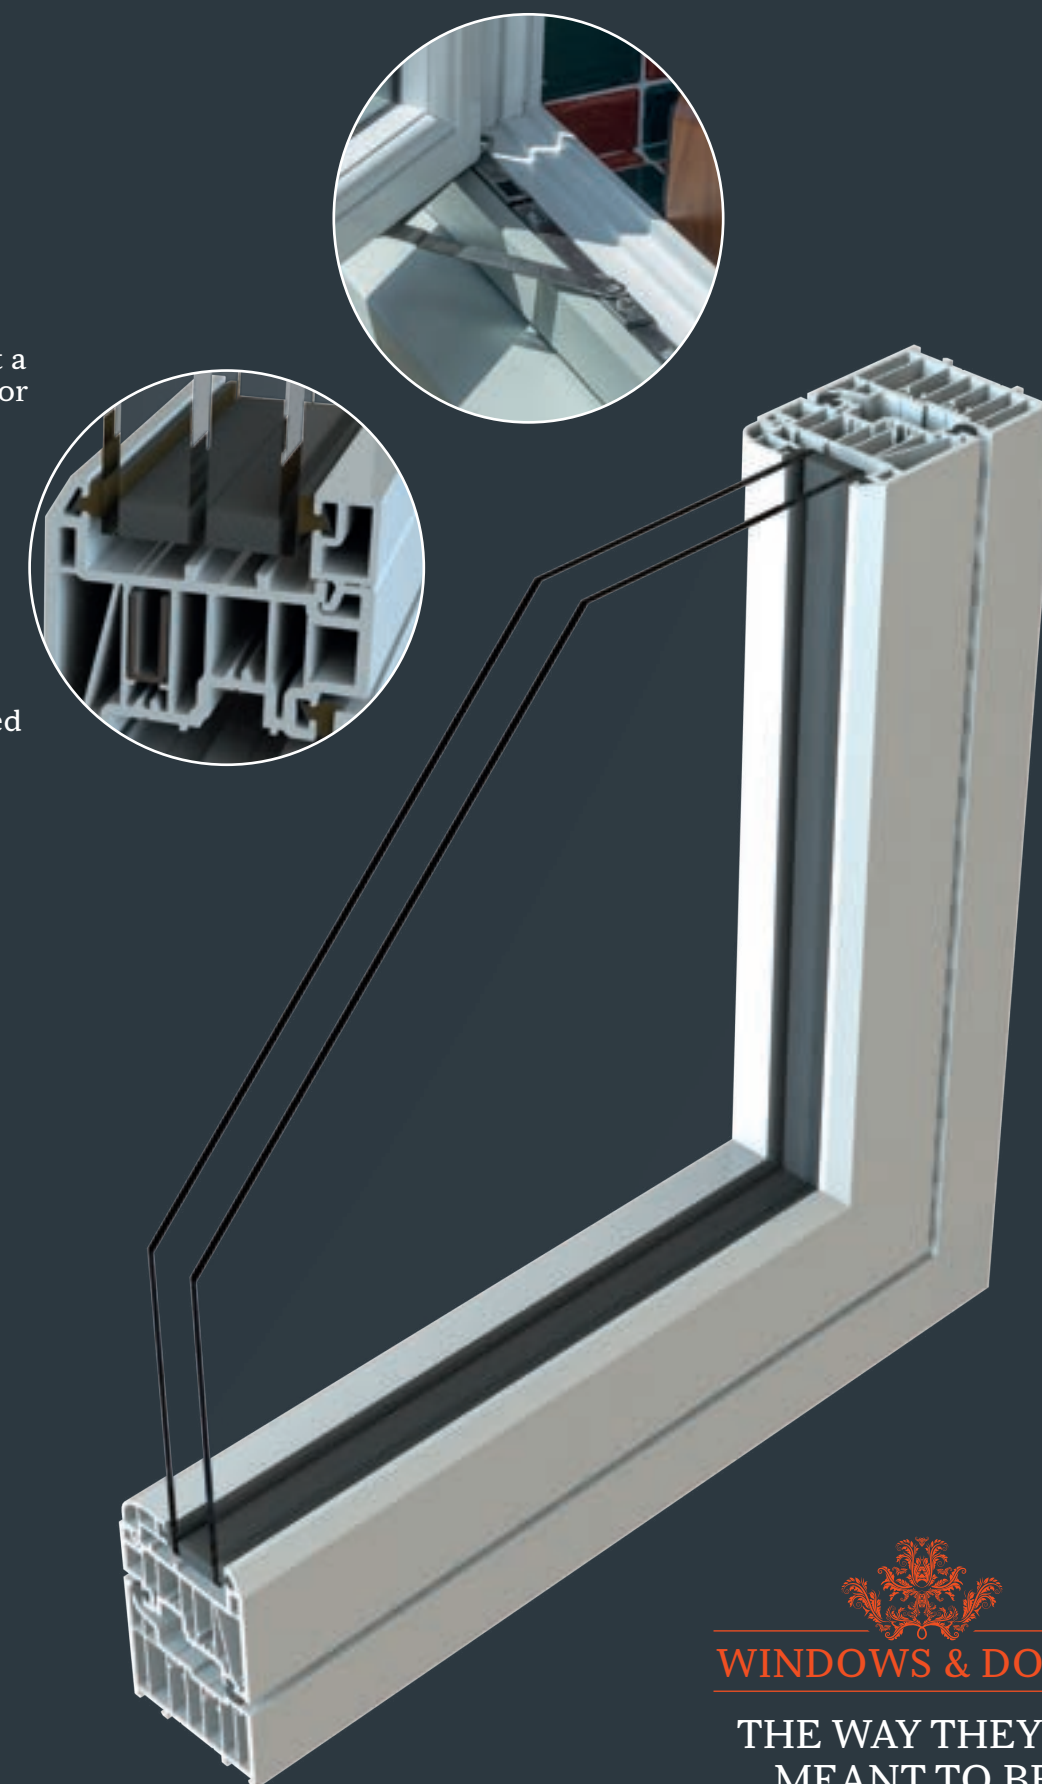

FEATURES & PERFORMANCE

Market Leading Design for Modern Living

Easy-clean Rebate

Intelligently designed with an 'easy-clean' frame rebate, open your windows or doors and simply wipe clean, no sharp corners or deep grooves attracting dirt. We also have a variety of coloured bases, as an example; choose Eclectic Grey inside and out, you get a dark grey rebate to match! A uniquely clever design, for modern living.

Lock & Hinge Retention

Residence 7 boasts superior design details and screw retention reinforcements, locks and hinges are secured firmly into position. Residence 7 is also specifically designed to accommodate the additional weight of triple glazed units, allowing heavy duty hinges to fit and operate perfectly.

Energy Efficient Glazing

Residence 7 is designed to accommodate 'energy efficient glazing' this term is used to describe double glazing or triple glazing used in modern windows. Residence 7 has options for 28mm double glazing or 44mm triple glazing. The glazing bead is always on the inside which contributes to a higher security performance.

7 Chamber Design

Residence 7 has been engineered to meet current and anticipated future standards. Other window frames typically offer 3 or 5 chambers and are usually 70mm wide, R7 has 7 chambers and is 75mm wide, resulting in superior thermal, acoustic, strength and security performances.

Greener Than You Realise

PVCu is greener than you realise. It's an insulating material, keeping you cosy in the winter and cool in the summer, contributing to lower energy bills and carbon emissions. It's able to achieve a Window Energy Rating (WER) of A+ and a U-value of 0.8W/(m²K) which is Passivhaus standard so it's future proof too. All our windows and doors can be fully recycled and actually include a recycled material section within them. As for maintenance, there's very little, no toxic paints, primers, preservatives or fungicides to keep your windows looking fresh!