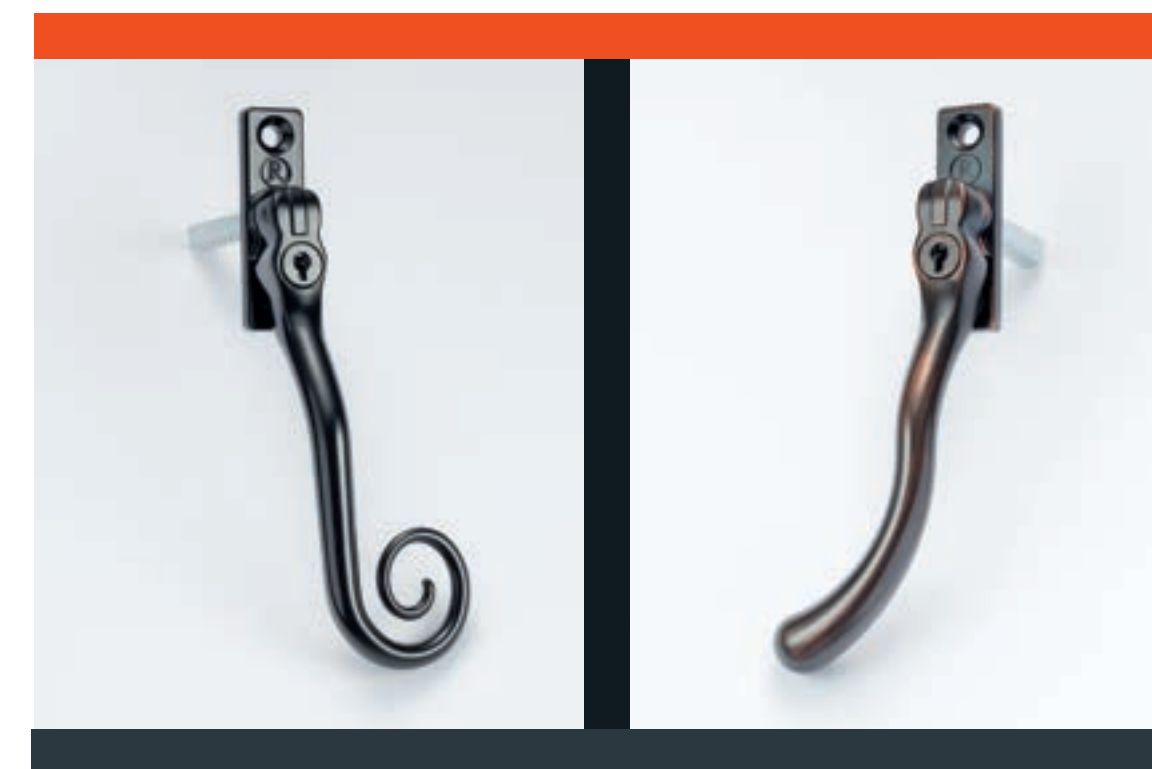

Authentic Cill Detail

To add the finishing touch to your new windows choose the Radlington Cill, this range is the modern interpretation of timber cills, designed to authentically accompany your Residence windows and doors so you can recreate that stunning look in both modern and period homes.